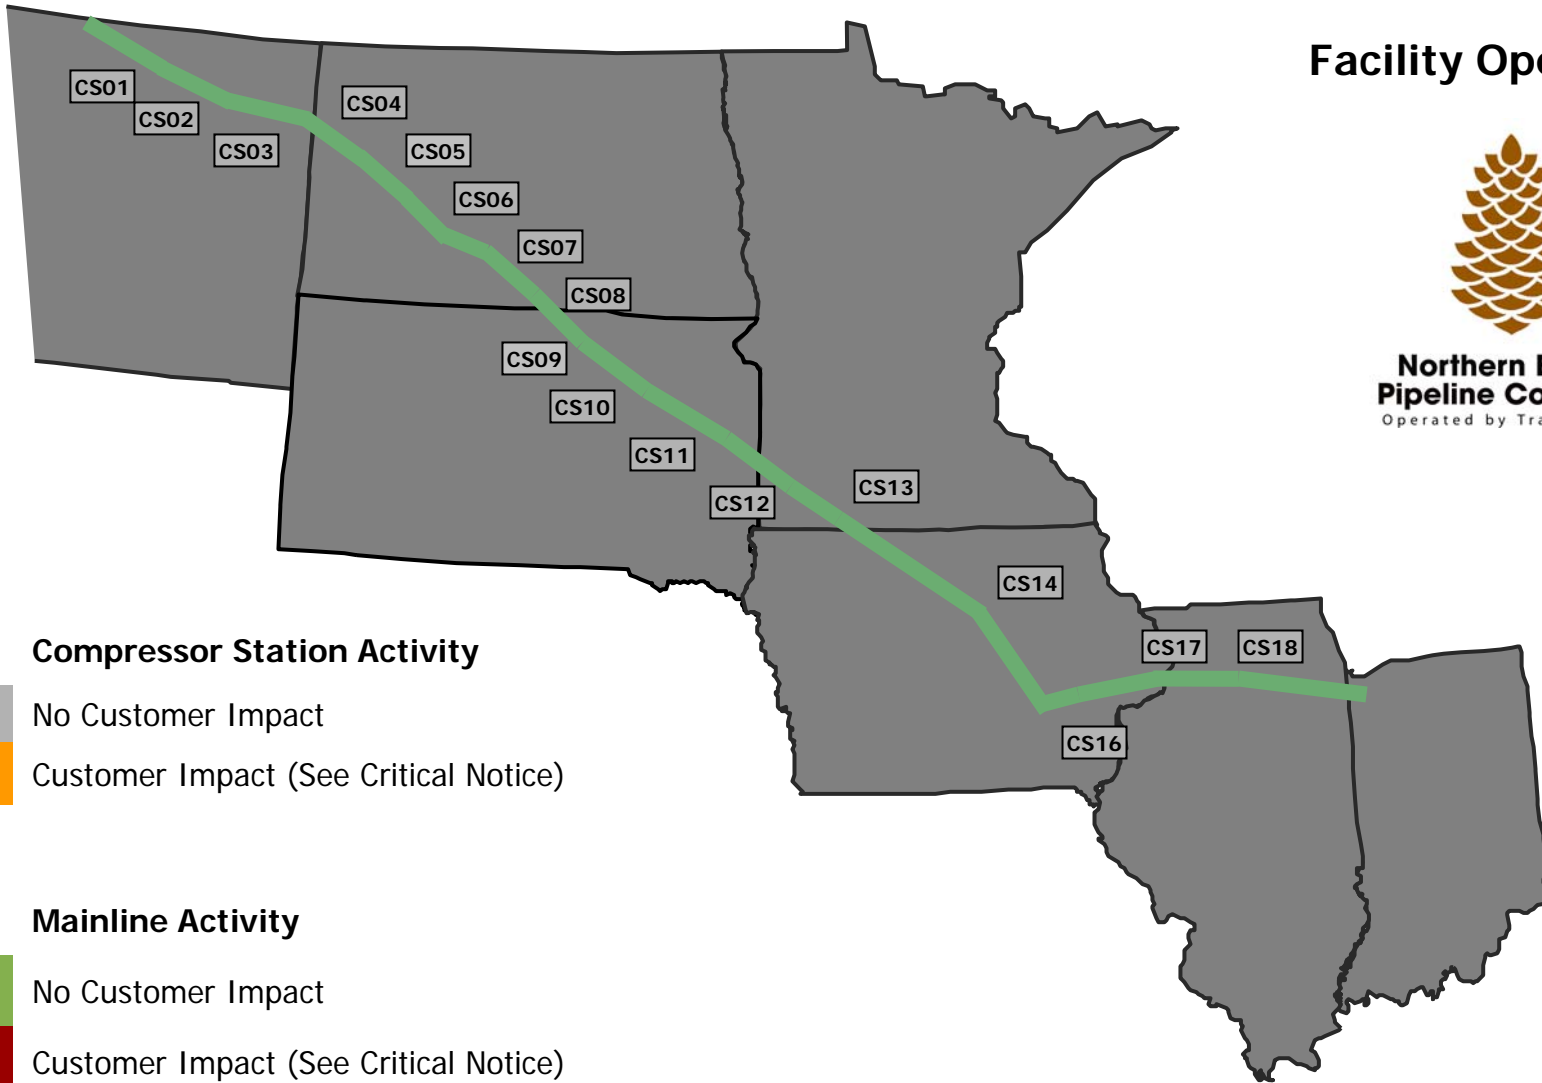

Facility Operations

**Northern Border
Pipeline Company**
Operated by TransCanada

Compressor Station Activity

-  No Customer Impact
-  Customer Impact (See Critical Notice)

Mainline Activity

-  No Customer Impact
-  Customer Impact (See Critical Notice)

Receipt/Delivery Point Activity

-  Customer Impact (See Critical Notice)

[Click here for Outage Notices](#)